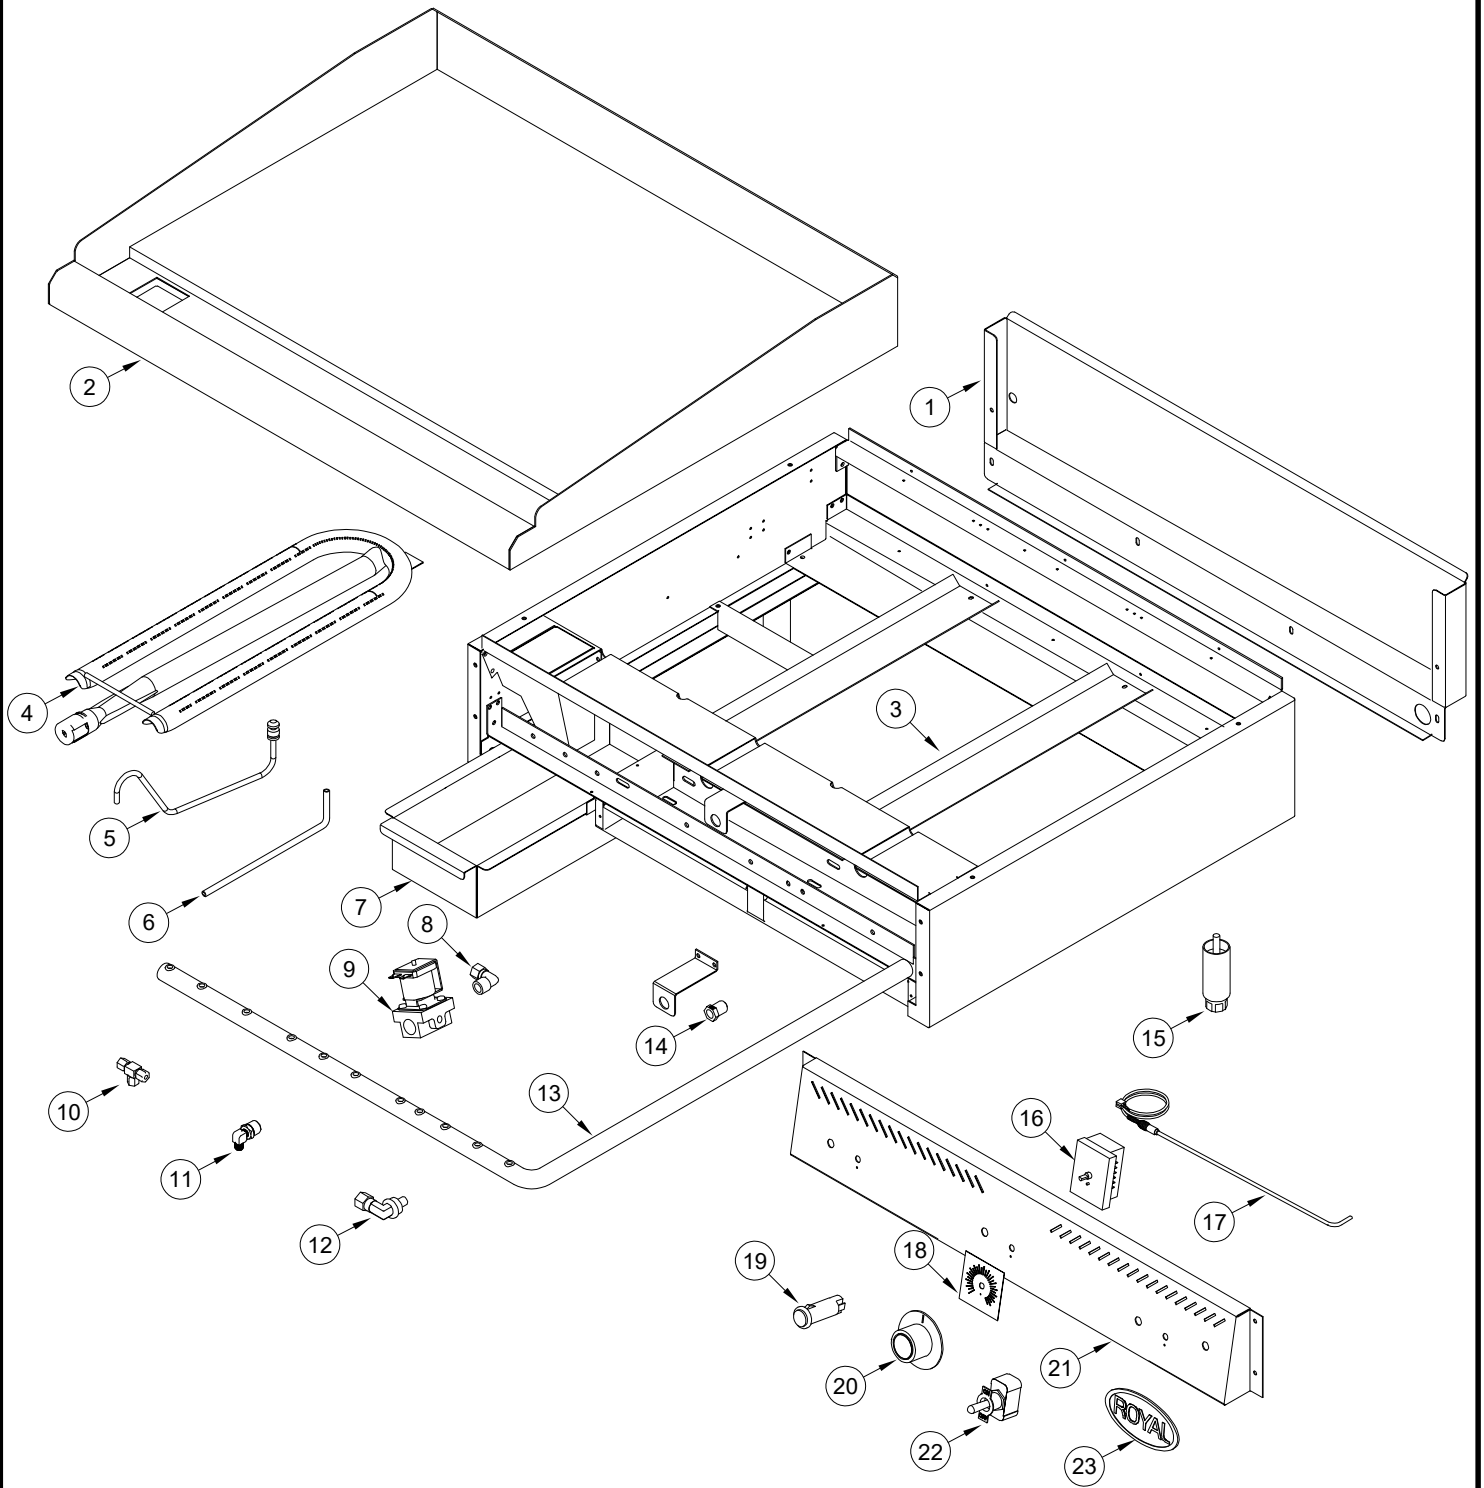

RDSA

ITEM NO.	PART #	DESCRIPTION
1	30943	24" Flue Back
	30963	36" Flue Back
	30973	48" Flue Back
	30983	60" Flue Back
	30993	72" Flue Back
2	31081	24" Griddle Plate Assembly (1" Thick)
	31082	36" Griddle Plate Assembly (1" Thick)
	31083	48" Griddle Plate Assembly (1" Thick)
	31084	60" Griddle Plate Assembly (1" Thick)
	31085	72" Griddle Plate Assembly (1" Thick)
3	31023	Aeration Plate
4	2611	Burner with Air Shutter
5	1436	Pilot tip Assembly
6	1003-**	Aluminum Tubing, 3/8" (** Specify Length)
7	31000	Grease Can
8	1524	3/8" NPT-M X 3/8 CC Elbow
9	2515	Solenoid
10	1513	3/16" CC, Compression Tee
11	1529	90° Elbow, 1/8" NPT-M X 1/8" NPT-M
	1522	Hex Reduced Bushing, 3/8" NPT-M X 1/8" NPT-F
12	1508	90° Elbow For Orifice, 3/8" CC X 3/8"-27
13	3840	24" Manifold
	3817	36" Manifold
	3819	48" Manifold
	3820	60" Manifold
	3816	72" Manifold
14	1121-39	#39 Orifice (NAT)
	1121-52	#52 Orifice (LPG)
15	3604	Adjustable Chrome Leg 4 inch
16	2700	Solid State Thermostat
17	2702	J Thermocouple
18	2559	Temperature Decal
19	2522	Indicator Light - Red (120V)
20	2701	Dial Knob Solid State Thermostat
21	31018	24" Valve Cover
	31019	36" Valve Cover
	31020	48" Valve Cover
	31045	60" Valve Cover
	31085	72" Valve Cover
22	2703	Toggle Switch
23	2652	Royal Logo, Small oval