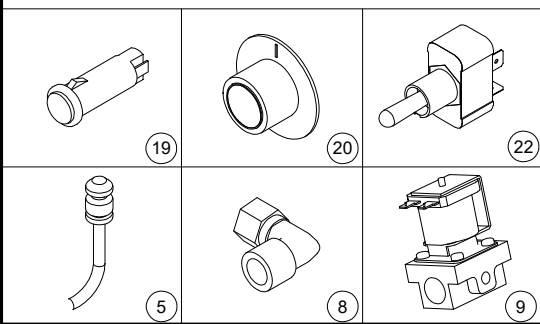

RDSA

ITEM NO.	PART #	DESCRIPTION
1	30943	24" Flue Back
	30963	36" Flue Back
	30973	48" Flue Back
	30983	60" Flue Back
	30993	72" Flue Back
2	31081	24" Griddle Plate Assembly (1" Thick)
	31082	36" Griddle Plate Assembly (1" Thick)
	31083	48" Griddle Plate Assembly (1" Thick)
	31084	60" Griddle Plate Assembly (1" Thick)
	31085	72" Griddle Plate Assembly (1" Thick)
3	31023	Aeration Plate
4	2611	Burner with Air Shutter
5	1436	Pilot tip Assembly
6	1003-**	Aluminum Tubing, 3/8" (** Specify Length)
7	31000	Grease Can
8	1524	3/8" NPT-M X 3/8 CC Elbow
9	2515	Solenoid
10	1513	3/16" CC, Compression Tee
11	1529	90° Elbow, 1/8" NPT-M X 1/8" NPT-M
	1522	Hex Reduced Bushing, 3/8" NPT-M X 1/8" NPT-F
12	1508	90° Elbow For Orifice, 3/8" CC X 3/8"-27
13	3840	24" Manifold
	3817	36" Manifold
	3819	48" Manifold
	3820	60" Manifold
	3816	72" Manifold
14	1121-39	#39 Orifice (NAT)
	1121-52	#52 Orifice (LPG)
15	3604	Adjustable Chrome Leg 4 inch
16	2700	Solid State Thermostat
17	2702	J Thermocouple
18	2559	Temperature Decal
19	2522	Indicator Light - Red (120V)
20	2701	Dial Knob Solid State Thermostat
21	31018	24" Valve Cover
	31019	36" Valve Cover
	31020	48" Valve Cover
	31045	60" Valve Cover
	31085	72" Valve Cover
22	2703	Toggle Switch
23	2652	Royal Logo, Small oval