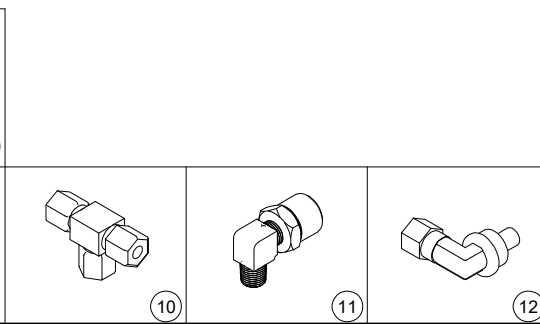

RDSA

ITEM NO.	PART #	DESCRIPTION
1	30943	24" Flue Back
	30963	36" Flue Back
	30973	48" Flue Back
	30983	60" Flue Back
	30993	72" Flue Back
2	31081	24" Griddle Plate Assembly (1" Thick)
	31082	36" Griddle Plate Assembly (1" Thick)
	31083	48" Griddle Plate Assembly (1" Thick)
	31084	60" Griddle Plate Assembly (1" Thick)
	31085	72" Griddle Plate Assembly (1" Thick)
3	31023	Aeration Plate
4	2611	Burner with Air Shutter
5	1436	Pilot tip Assembly
6	1003-**	Aluminum Tubing, 3/8" (** Specify Length)
7	31000	Grease Can
8	1524	3/8" NPT-M X 3/8 CC Elbow
9	2515	Solenoid
10	1513	3/16" CC, Compression Tee
11	1529	90° Elbow, 1/8" NPT-M X 1/8" NPT-M
	1522	Hex Reduced Bushing, 3/8" NPT-M X 1/8" NPT-F
12	1508	90° Elbow For Orifice, 3/8" CC X 3/8"-27
13	3840	24" Manifold
	3817	36" Manifold
	3819	48" Manifold
	3820	60" Manifold
	3816	72" Manifold
14	1121-39	#39 Orifice (NAT)
	1121-52	#52 Orifice (LPG)
15	3604	Adjustable Chrome Leg 4 inch
16	2700	Solid State Thermostat
17	2702	J Thermocouple
18	2559	Temperature Decal
19	2522	Indicator Light - Red (120V)
20	2701	Dial Knob Solid State Thermostat
21	31018	24" Valve Cover
	31019	36" Valve Cover
	31020	48" Valve Cover
	31045	60" Valve Cover
	31085	72" Valve Cover
22	2703	Toggle Switch
23	2652	Royal Logo, Small oval