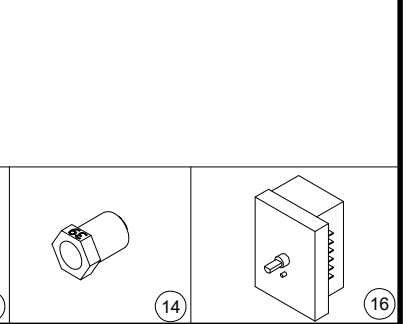

RDSA

ITEM NO.	PART #	DESCRIPTION
1	30943	24" Flue Back
	30963	36" Flue Back
	30973	48" Flue Back
	30983	60" Flue Back
	30993	72" Flue Back
2	31081	24" Griddle Plate Assembly (1" Thick)
	31082	36" Griddle Plate Assembly (1" Thick)
	31083	48" Griddle Plate Assembly (1" Thick)
	31084	60" Griddle Plate Assembly (1" Thick)
	31085	72" Griddle Plate Assembly (1" Thick)
3	31023	Aeration Plate
4	2611	Burner with Air Shutter
5	1436	Pilot tip Assembly
6	1003-**	Aluminum Tubing, 3/8" (** Specify Length)
7	31000	Grease Can
8	1524	3/8" NPT-M X 3/8 CC Elbow
9	2515	Solenoid
10	1513	3/16" CC, Compression Tee
11	1529	90° Elbow, 1/8" NPT-M X 1/8" NPT-M
	1522	Hex Reduced Bushing, 3/8" NPT-M X 1/8" NPT-F
12	1508	90° Elbow For Orifice, 3/8" CC X 3/8"-27
13	3840	24" Manifold
	3817	36" Manifold
	3819	48" Manifold
	3820	60" Manifold
	3816	72" Manifold
14	1121-39	#39 Orifice (NAT)
	1121-52	#52 Orifice (LPG)
15	3604	Adjustable Chrome Leg 4 inch
16	2700	Solid State Thermostat
17	2702	J Thermocouple
18	2559	Temperature Decal
19	2522	Indicator Light - Red (120V)
20	2701	Dial Knob Solid State Thermostat
21	31018	24" Valve Cover
	31019	36" Valve Cover
	31020	48" Valve Cover
	31045	60" Valve Cover
	31085	72" Valve Cover
22	2703	Toggle Switch
23	2652	Royal Logo, Small oval