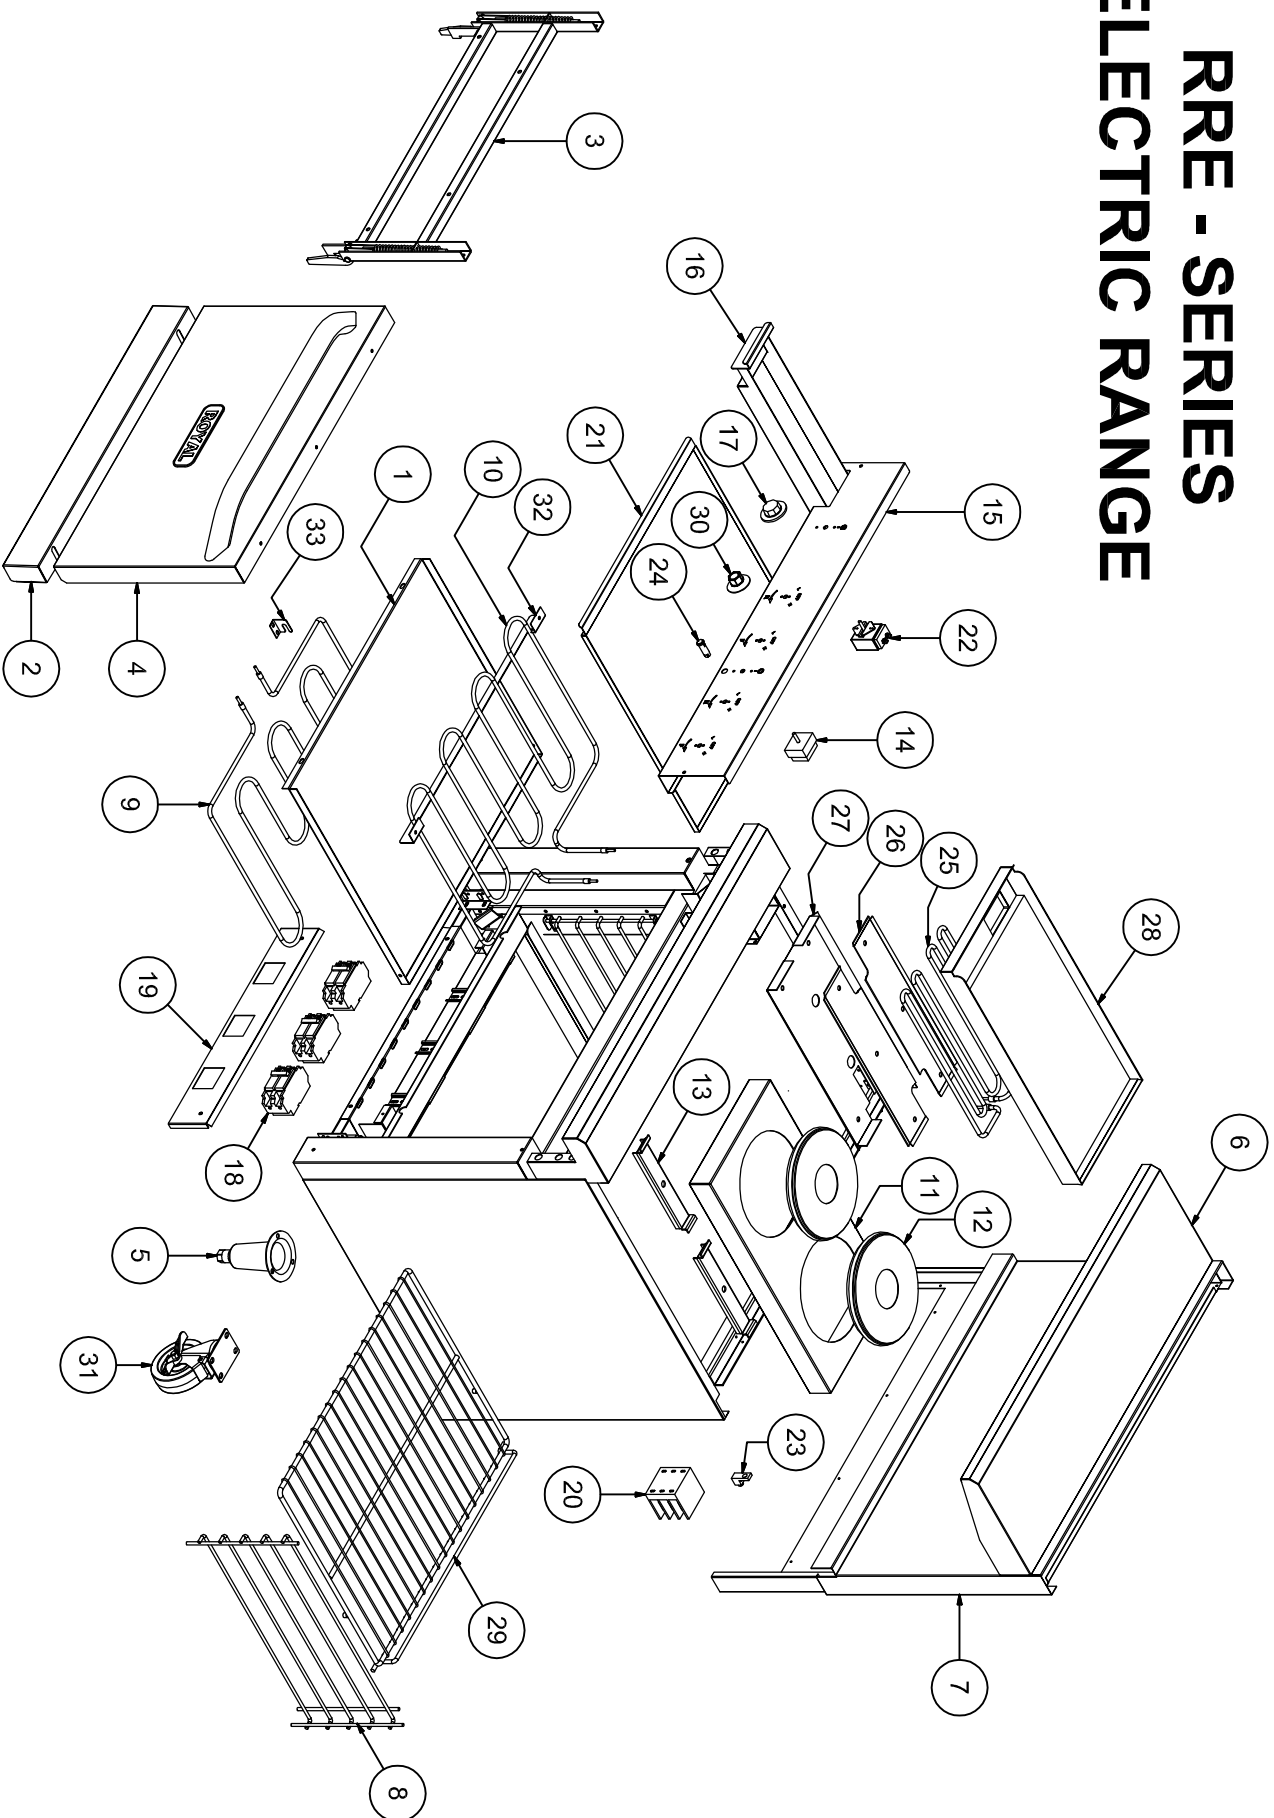

# RRE - SERIES ELECTRIC RANGE

## ELECTRIC RANGE

ITEM NO.	PART #	DESCRIPTION
1	30041	Oven Bottom
2	30045	Kick Plate
3	30043	Door Frame Assy.
4	30159	Oven Door Assy. (Complete)
5	1219	Cone Leg
6	30148	Shelf 36"
7	30138	Backgaurd Assy. 36"
8	3200	Rack Guide, sides
9	2571	Heater Element, Oven Bottom, <b>208V</b>
	2573	Heater Element, Oven Bottom, <b>240V</b>
10	2570	Heater Element, Oven Top, <b>208V</b>
	2572	Heater Element, Oven Top, <b>240V</b>
11	40494	Panel, Top Elements MTG
12	2577	Hot Plate Element, <b>208V</b>
	2578	Hot Plate Element, <b>240V</b>
13	40495	Bracket, Burner MTG
14	2574	Infinite Control Switch, <b>208V</b>
	2575	Infinite Control Switch, <b>240V</b>
15		Control Panel, Model Specific, Contact Factory
16	30406	Grease Can Wldmt
17	2597	Knob, Thermostat
18	2589	Circuit Breaker, 2 Pole
19	40513	Cover, Circuit Breaker
20	2584	Power Distribution Block, 3 Pole
21	30476	12" Crumb Tray, Hot plate
	30008	24" Crumb Tray, Hot plate
	30039	36" Crumb Tray, Hot plate
22	2579	Thermostat
23	2585	Ground Lug
24	2595	Indicator Light, Red
25	2580	Heater Element, Griddle, <b>208V</b>
	2581	Heater Element, Griddle, <b>240V</b>
26	40507	Plate, Griddle Element
27	40508	Cover, Griddle Element
28	40983	12" Griddle Plate Wldmt, LH
	40975	24" Griddle Plate Wldmt, LH
	40985	36" Griddle Plate Wldmt, LH

## ELECTRIC RANGE

ITEM NO.	PART #	DESCRIPTION
29	3210	Oven Rack
30	2576	Knob, Infinite Switch
31	2192	Caster, Swivel Plate, without break
	2193	Caster, Swivel Plate, with break
32	40522	Top Oven Element MTG
33	40493	Bracket Heater MTG