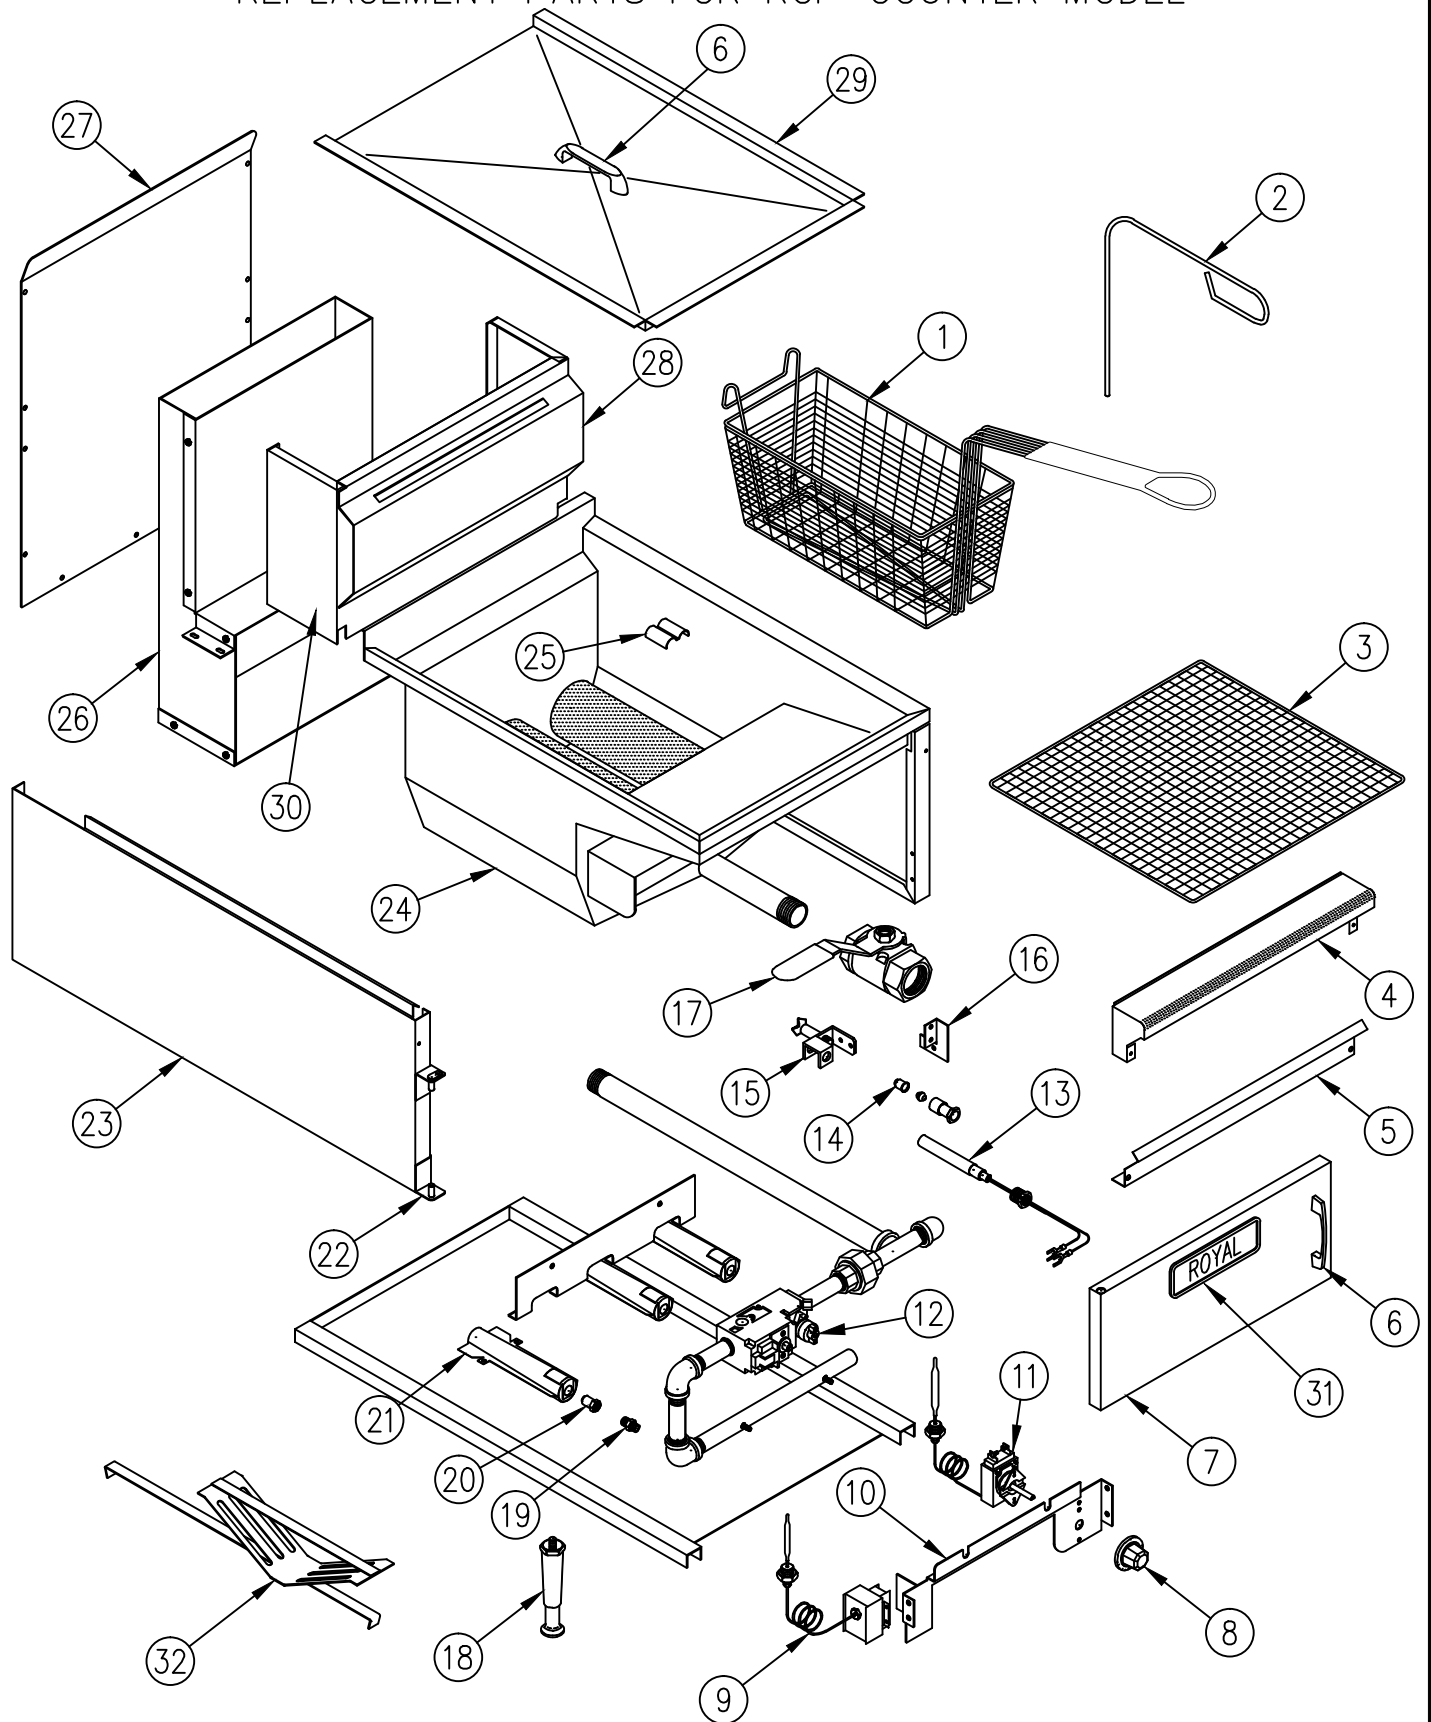

COUNTER FRYER

REPLACEMENT PARTS FOR RCF-COUNTER MODEL

RCF-25

COUNTER FRYER - 25 LBS

ITEM NO.	PART NO.	DESCRIPTION
1	3100	Fryer Basket
2	3105	Goofer Rod (Declogger Rod)
3	3108	Crumb Screen - Fine Mesh
4	28617	Landing Ledge
5	28618	Top Front Angle
6	1005	Offset pull handle (chrome handle)
7	28612	Door panel
8	3110	Dial Knob For Thermostat
9	3112	Hi-limit switch
10	28613	Manifold Support Bracket
11	3113	Thermostat
12	3114	7000 BMVR Combo gas valve (3/4" inlet & outlet) NAT
	3115	7000 BMVR Combo gas valve (3/4" inlet & outlet) L.P.G.
13	3109	Thermopile
14	2209	#18 Pilot bell orifice only (Natural)
	2210	#10 Pilot bell orifice only (Propane)
15	3231	Pilot Burner w/bell orifice (Natural)
	3232	Pilot Burner w/bell orifice (Propane)
16	28619	Pilot Bracket
17	3133	Drain Valve
18	3604	4" Adjustable leg
19	1733	Orifice adaptor
20	1121-48	Orifice hood #48 (Natural)
	1122-56	Orifice hood #56 (Propane)
21	3135	Inshot burner w/air shutter 5 1/4"
22	28020	Bottom door hinge
23	28608	Side Panel - Left
	28607	Side Panel - Right
24	28601	Vessel weld assy 25lbs.
25	28005	Probe holder
26	28630	Flue box assy.
27	28611	Back Panel
28	28208	Basket hanger
29	28625	Tank Cover (Vessel)
30	28220	Vessel Riser Back
31	2648	Royal Range Logo
32	28623	Diffuser