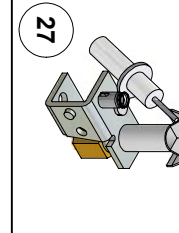

RR-C - SERIES RANGE CONVECTION OVEN

RR – Series Range With Convection Oven Base

ITEM NO.	PART NO.	DESCRIPTION
1	2522	Indicator Light
2	2523	Thermostat Dial
3	2525	Switch, Oven Fan High/Low
4	2526	Switch, Power—3 Position
5	2527	Timer
	3098	Knob For Timer
6	2470	Control Panel Decal
7	30725	Control Panel R/H For 36" Range
8	2520	Thermostat
9	3200	Oven Rack Guide
10	3210	Oven Rack
11	2515	Solenoid Valve
12	2516	Brass Fitting - ¼ CC X 1/8 NPT X 90 Degrees
13	30740	Module Cover
14	2505	Blower Spacer Tube
15	2503	Blower Wheel RR-C
16	30574	Motor Mount Bracket
17	2500	Motor
18	30602	Motor Mount Weld Plate Assy.
19	30772	Snorkel Tube Weld Assembly
20	4518	Manifold Tubing (Manifold To Solenoid 3/8 Aluminized Tubing)
21	1511	Straight Connector (3/8 CC X 1/8 NPT) (Male Thread)
22	2507	Hex Head Bolt (1/4-20 X 4)
23	30721	Blower Baffle
24	2510	Power Cord
25	2514	Straight Connector (3/8 CC X 3/8 NPT) (Male Thread)
26	5853	RAM-4 Spark Module
27	2209	Oven Pilot (Natural)
	2210	Oven Pilot (Propane)
28	30114	Pilot Bracket
29	30706	Oven Front Baffle
30	30727	Door Seals (Top—Bottom)
31	30058	Convection Base Oven Door (Complete Assy.)
32	30057	Convection Base Door Frame Assy.
33	30045	36" Kick Plate
34	30728	Door Seal Sides
35	1508	Orifice Elbow (3/8 CC X 3/8-27)
36	1121-39	Orifice Hood #39 (Brass) Natural Gas 30,000 B.T.U.
	1122-52	Orifice Hood #52 (Brass) Propane Gas 30,000 B.T.U.
37	2539	Switch, Oven Door
38	4517	Burner Tubing 3/8 Diameter Aluminum
39	30734	Door Switch Bracket
40	30729	Oven Elbow Bracket
41	2610	"U" Burner (Oven)
42	30757	Solenoid End Bracket
43	30741	Solenoid Bracket
44	30775	Door Switch Bracket L/H for RR-60-C