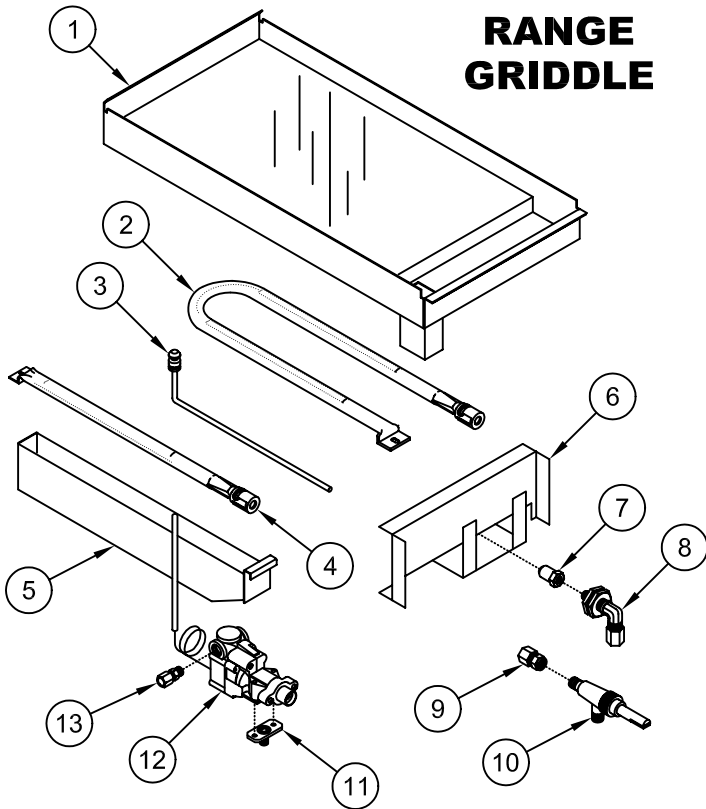

RR - SERIES (Cont.)

Range Griddle, Radiant broiler, Raised Griddle

RANGE GRIDDLE