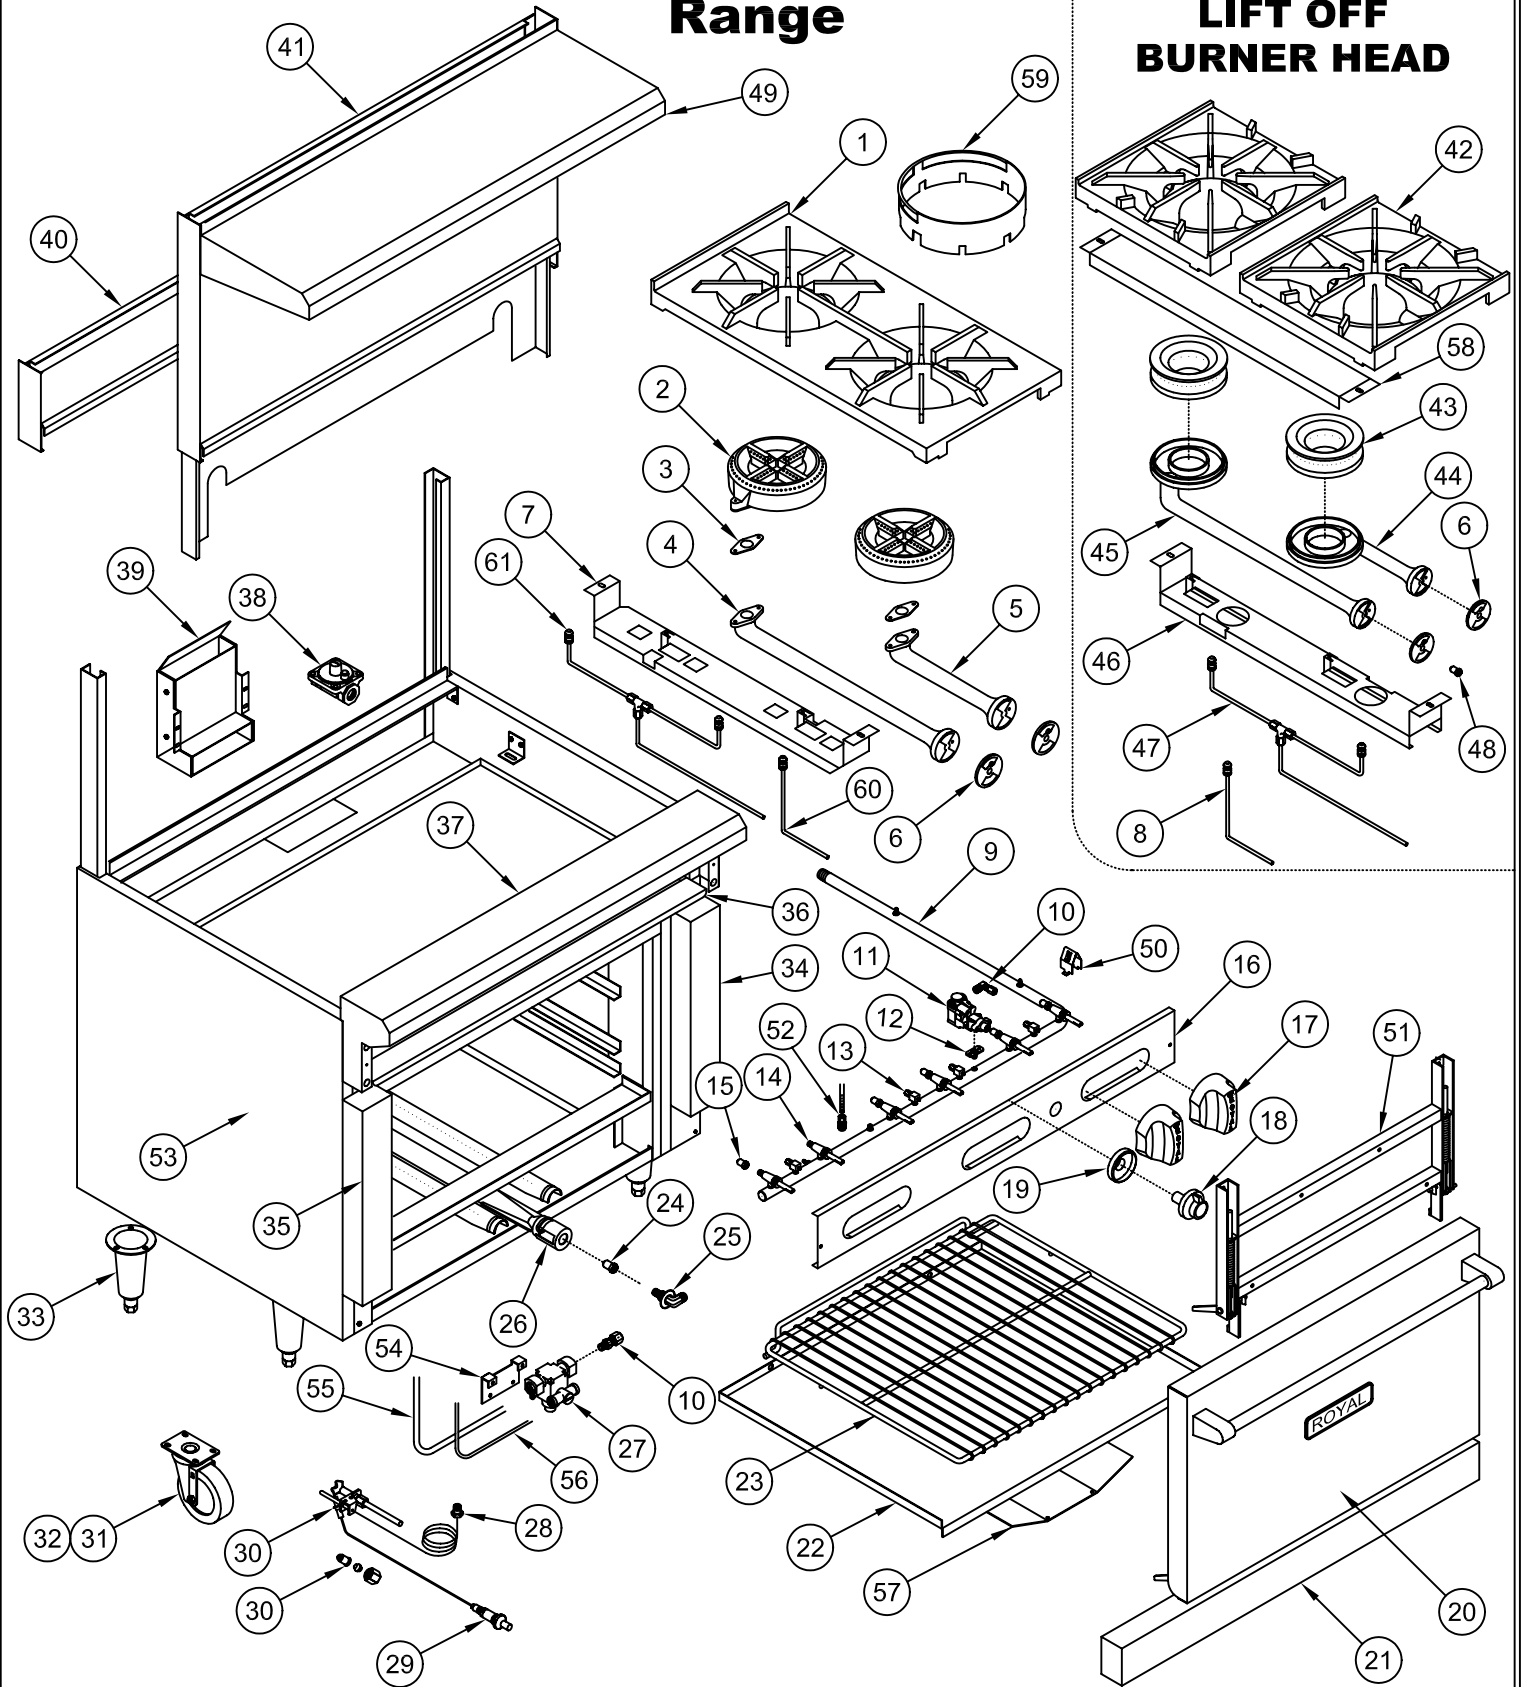

RR - SERIES Range

LIFT OFF BURNER HEAD

90° ELBOW FITTING	B.J. THERMOSTAT	"T" FLANGE	90° PILOT VALVE	GAS VALVE	ORIFICE HOOD	ORIFICE ELBOW	IGNITOR (OVEN)	PILOT (OVEN)
10	11	12	13	14	15 24 48	25	29	30