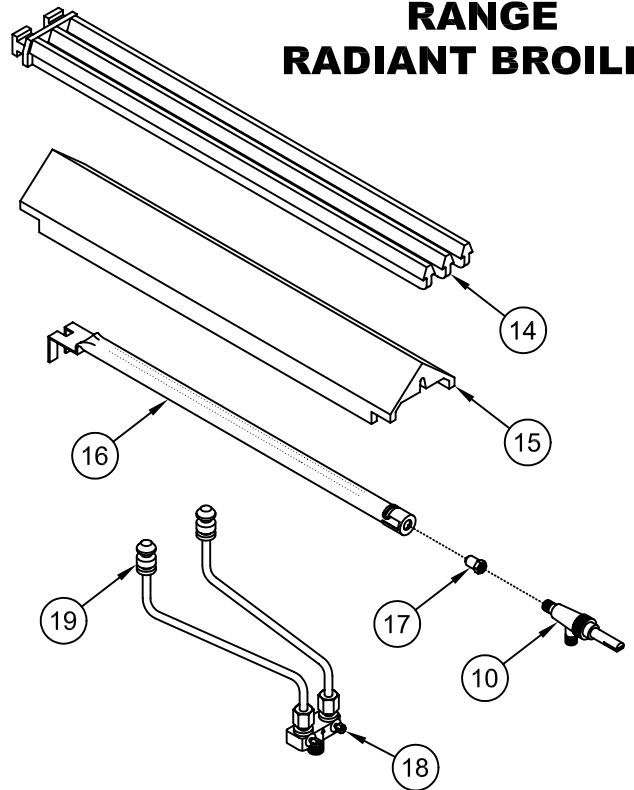

RANGE RADIANT BROILER