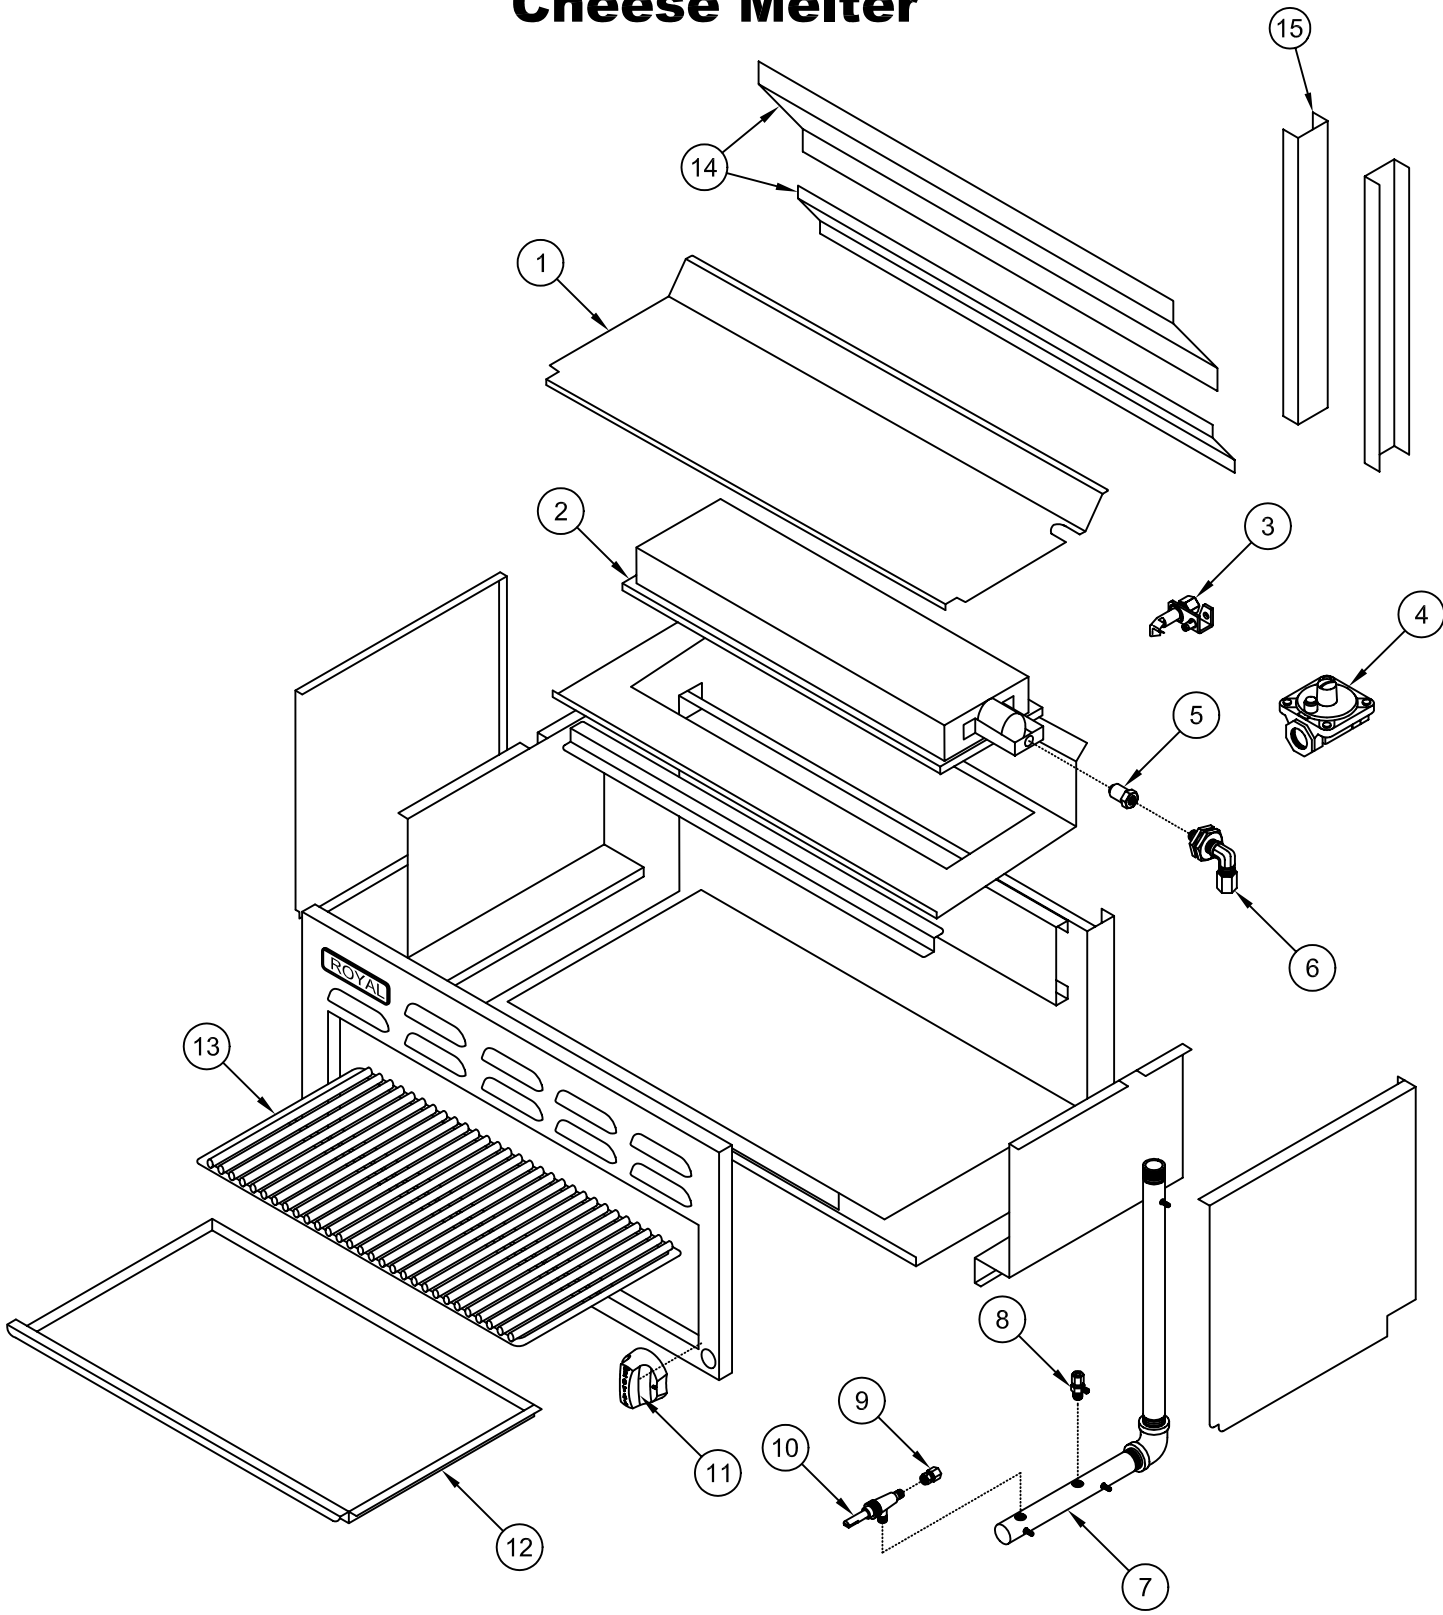

RCM Cheese Melter

PILOT	ORIFICE HOOD	ORIFICE ELBOW	PILOT VALVE	VALVE ADAPTER	GAS VALVE	ON/OFF KNOB
						
3	5	6	8	9	10	11

RCM Cheese Melter

ITEM NO.	PART NO.	DESCRIPTION
1	29055	24" Top cover
	29075	36" Top cover
	29095	48" Top cover
	29115	60" Top cover
	29185	72" Top cover
2	1604	Infra-red burner – Small B-20 (RCM-24", 48", 60")
	1605	Infra-red burner – Big B-35 (RCM-36", 60", 72")
3	1649	Pilot burner w/bell orifice (natural gas)
	1650	Pilot burner w/bell orifice (propane gas)
	1651	#18 Pilot bell orifice only (natural gas)
	1652	#10 Pilot bell orifice only (propane gas)
4	1618	Gas pressure regulator (natural gas)
	1619	Gas pressure regulator (propane Gas)
5	2007-46	Orifice spud #46 (brass) natural gas, 20,000BTU * <i>Orifice hood #46 (alternate) natural gas 20,000 BTU *</i>
	1121-46	
	2008-55	Orifice spud #55 (brass) natural gas, 20,000 BTU * <i>Orifice hood #55 (alternate) propane gas, 20,000 BTU *</i> * Please verify which construction is applicable for your burner type.
	1121-55	
	2009-39	Orifice spud #39 (brass) natural gas, 30,000 BTU * Orifice hood # 39 (alternate) natural gas, 30,000 BTU * Orifice spud #52 (brass) propane gas, 30,000 BTU * Orifice hood #52 (alternate) propane gas, 30,000 BTU * * Please verify which construction is applicable for your burner type.
	1121-39	
2010-52		
1122-52		
6	1213	90° Orifice elbow, rectangular (brass)
	1508	3/8" CC x 3/8-27 Orifice elbow (brass)
7	1620	Manifold pipe assembly (right side gas inlet)
	1665	Manifold pipe assembly (left side complimentary assembly)
8	1120	1/8" NPT x 3/16" CC Adjustable single pilot valve (brass)
9	1627	3/8-27 x 3/8" CC Adapter
10	1628	Gas valve (brass) w/out orifice
11	3102	Blue knob – flat side down
12	29143	24" Crumb tray
	29153	36" Crumb tray
	29163	48" Crumb tray
	29173	60" Crumb tray
	29183	72" Crumb tray